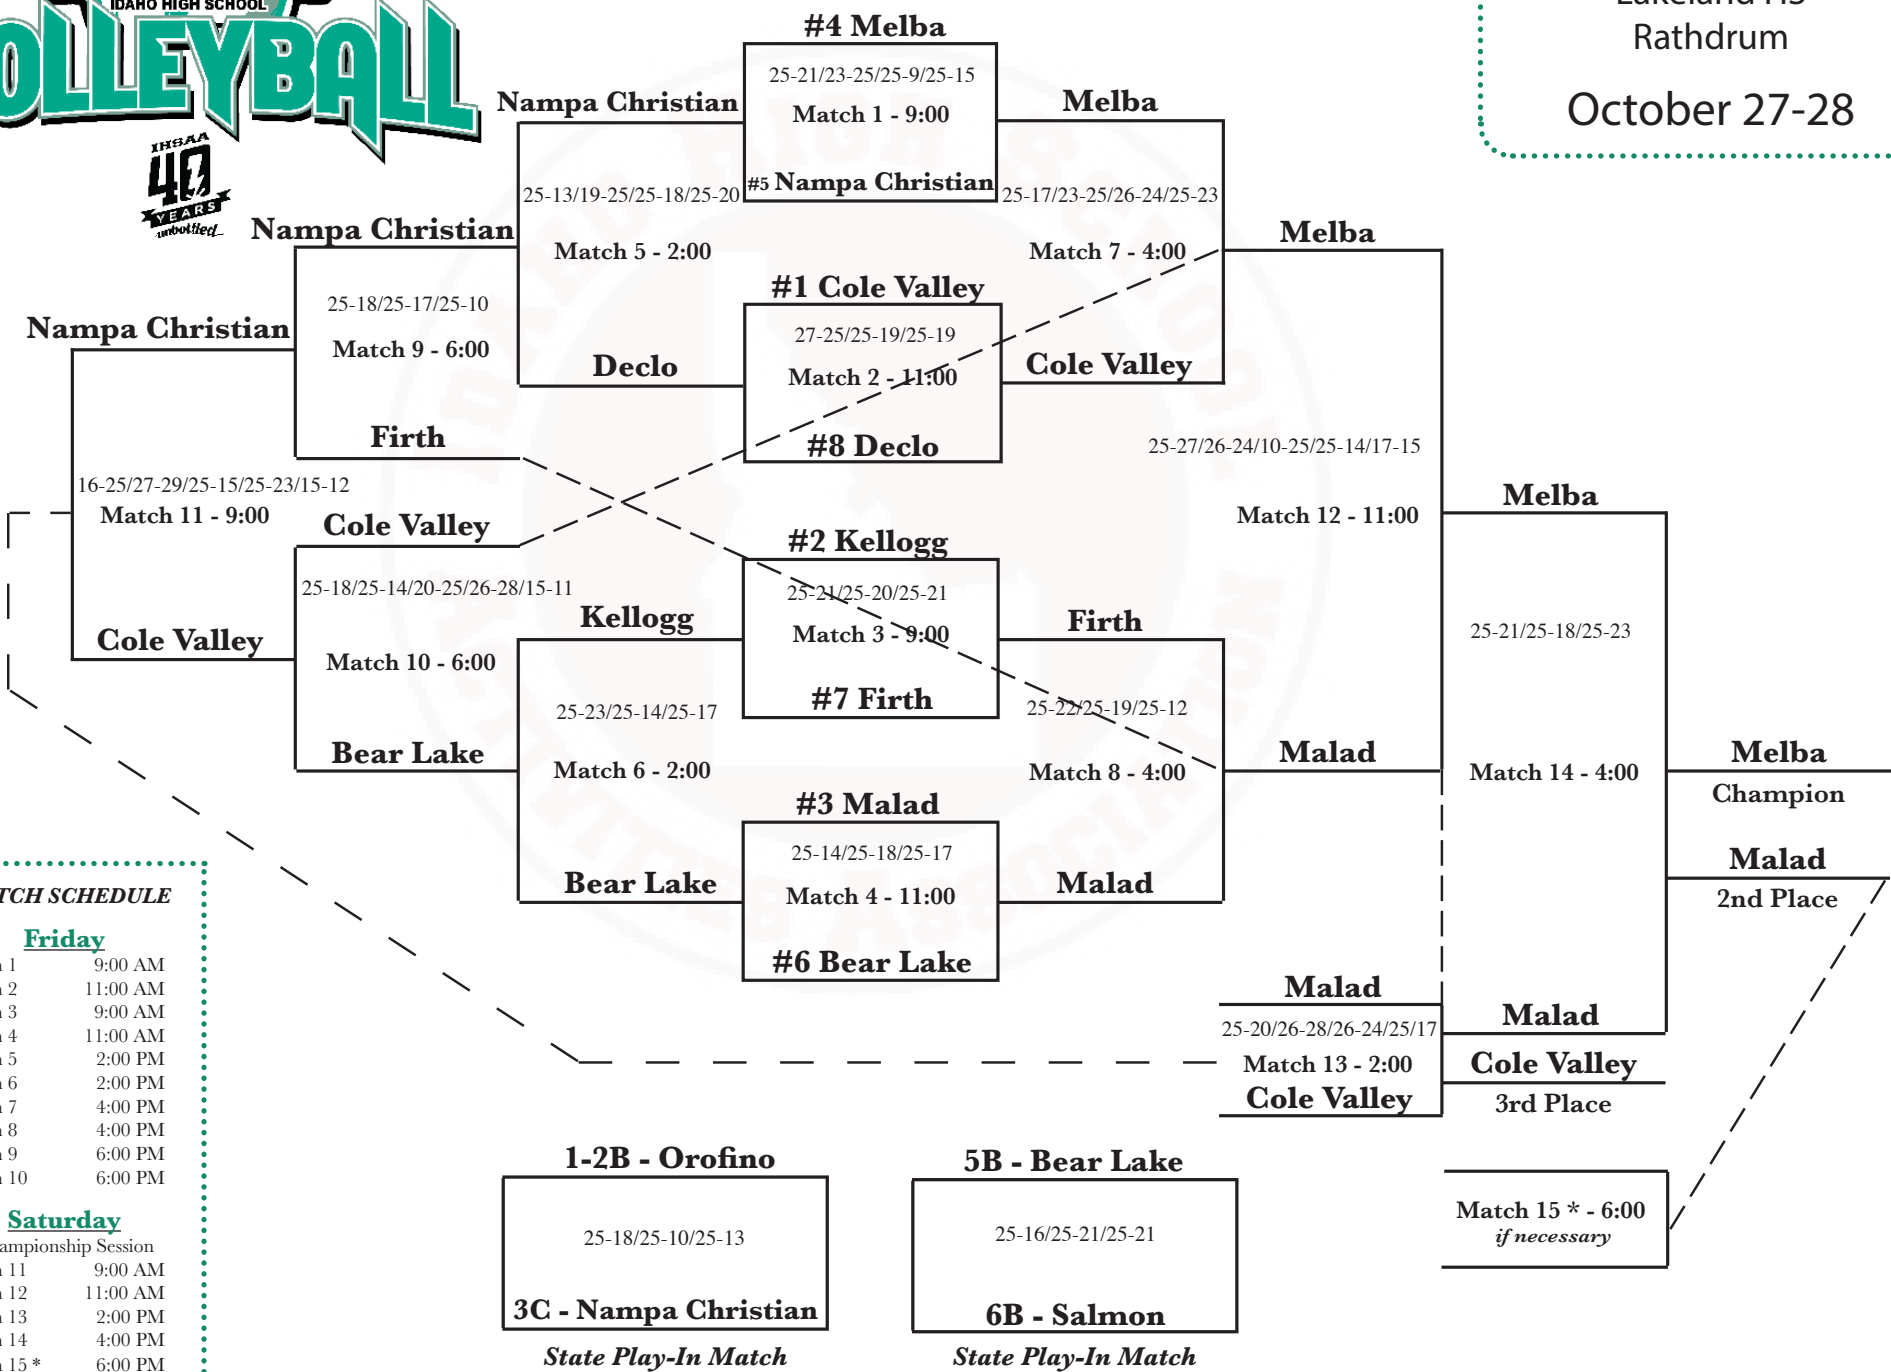

2A
Lakeland HS
Rathdrum
October 27-28

MATCH SCHEDULE

Friday

Match 1	9:00 AM
Match 2	11:00 AM
Match 3	9:00 AM
Match 4	11:00 AM
Match 5	2:00 PM
Match 6	2:00 PM
Match 7	4:00 PM
Match 8	4:00 PM
Match 9	6:00 PM
Match 10	6:00 PM

Saturday

Championship Session

Match 11	9:00 AM
Match 12	11:00 AM
Match 13	2:00 PM
Match 14	4:00 PM
Match 15 *	6:00 PM